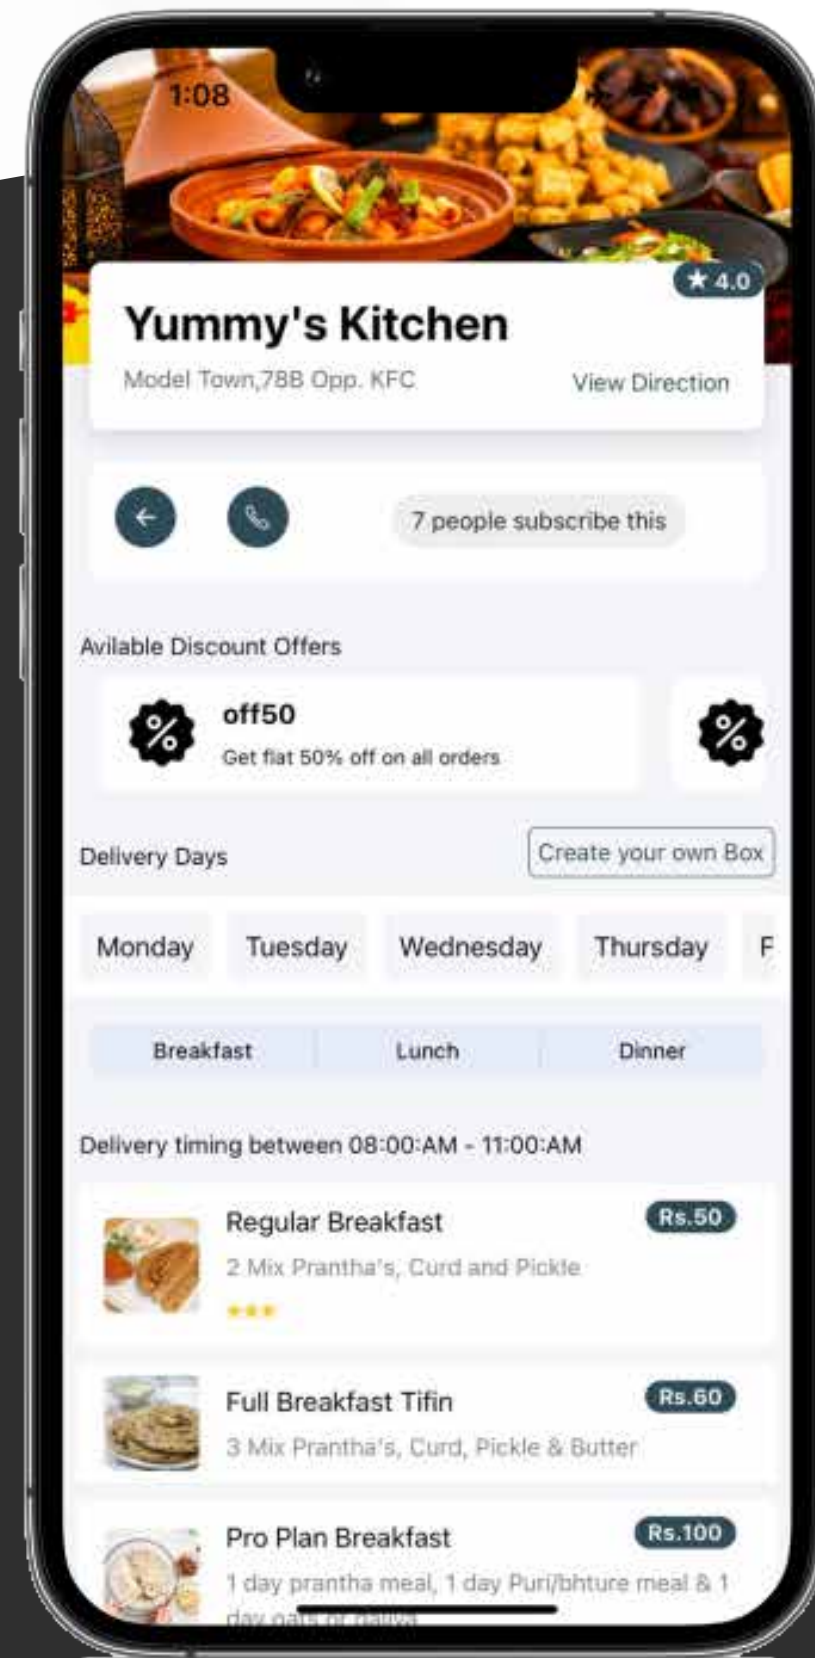

Customer Design

The developed system is a complete Business automation system, which will help the user to control all the business operations. The system is designed to shift an organization completely from physical paper to a complete digital operational control.

The first phase of the project will be to develop a web-based system capable of sustaining 1000 users and 500000 operations per day. The system will be capable of connecting any user with

The system admin or system user to manager also connect user to user for chat and other official office work depending on the permissions set by the admin