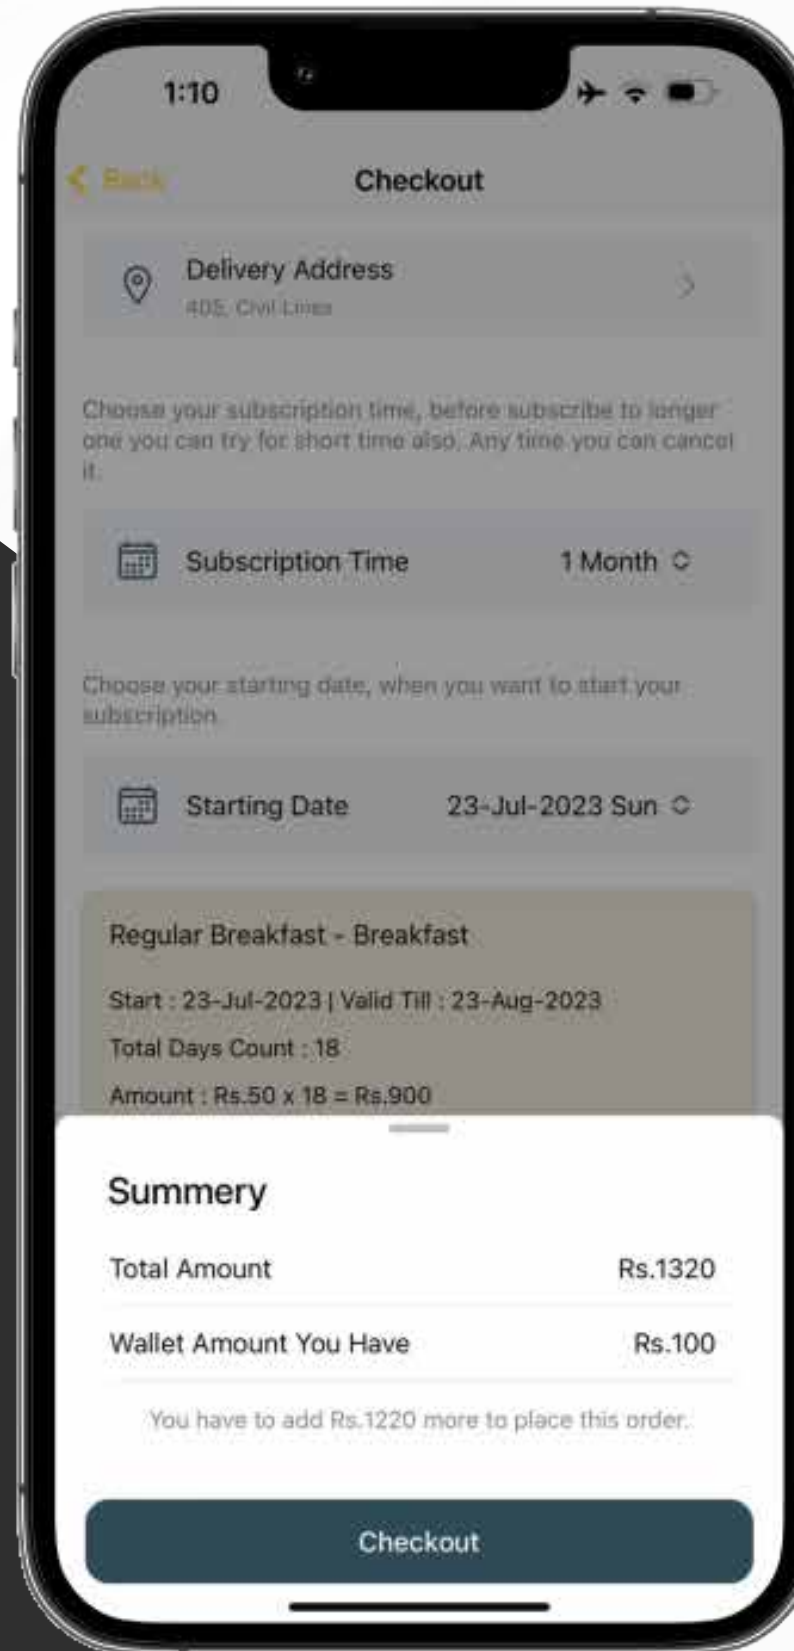

Customer Design

The developed system is a complete Business automation system, which will help the user to control all the business operations. The system is designed to shift an organization completely from physical paper to a complete digital operational control.

The first phase of the project will be to develop a web-based system capable of sustaining 1000 users and 500000 operations per day. The system will be capable of connecting any user with

The system admin or system user to manager also connect user to user for chat and other official office work depending on the permissions set by the admin