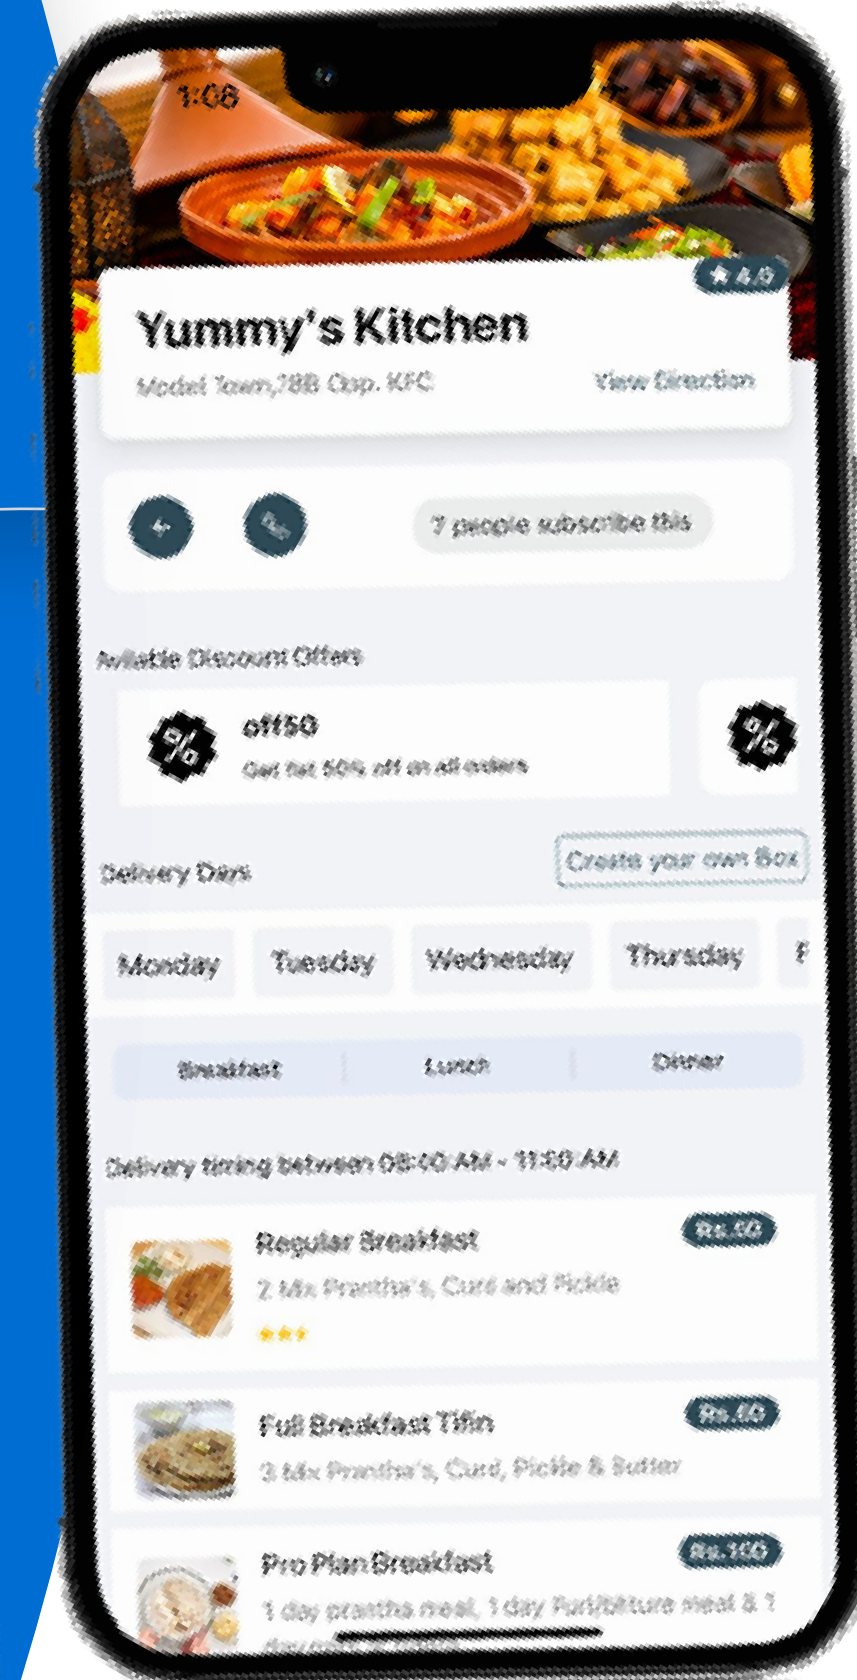

Tiffin Services Android + ios + Website

Introduction

The developed system is a complete Business automation system, which will help the user to control all the business operations. The system is designed to shift an organization completely from physical paper to a complete digital operational control. The first phase of the project will be to develop a web-based system capable of sustaining 1000 users and 500000 operations per day. The system will be capable of connecting any user with The system admin or system user to manager also connect user to user for chat and other official office work depending on the permissions set by the admin