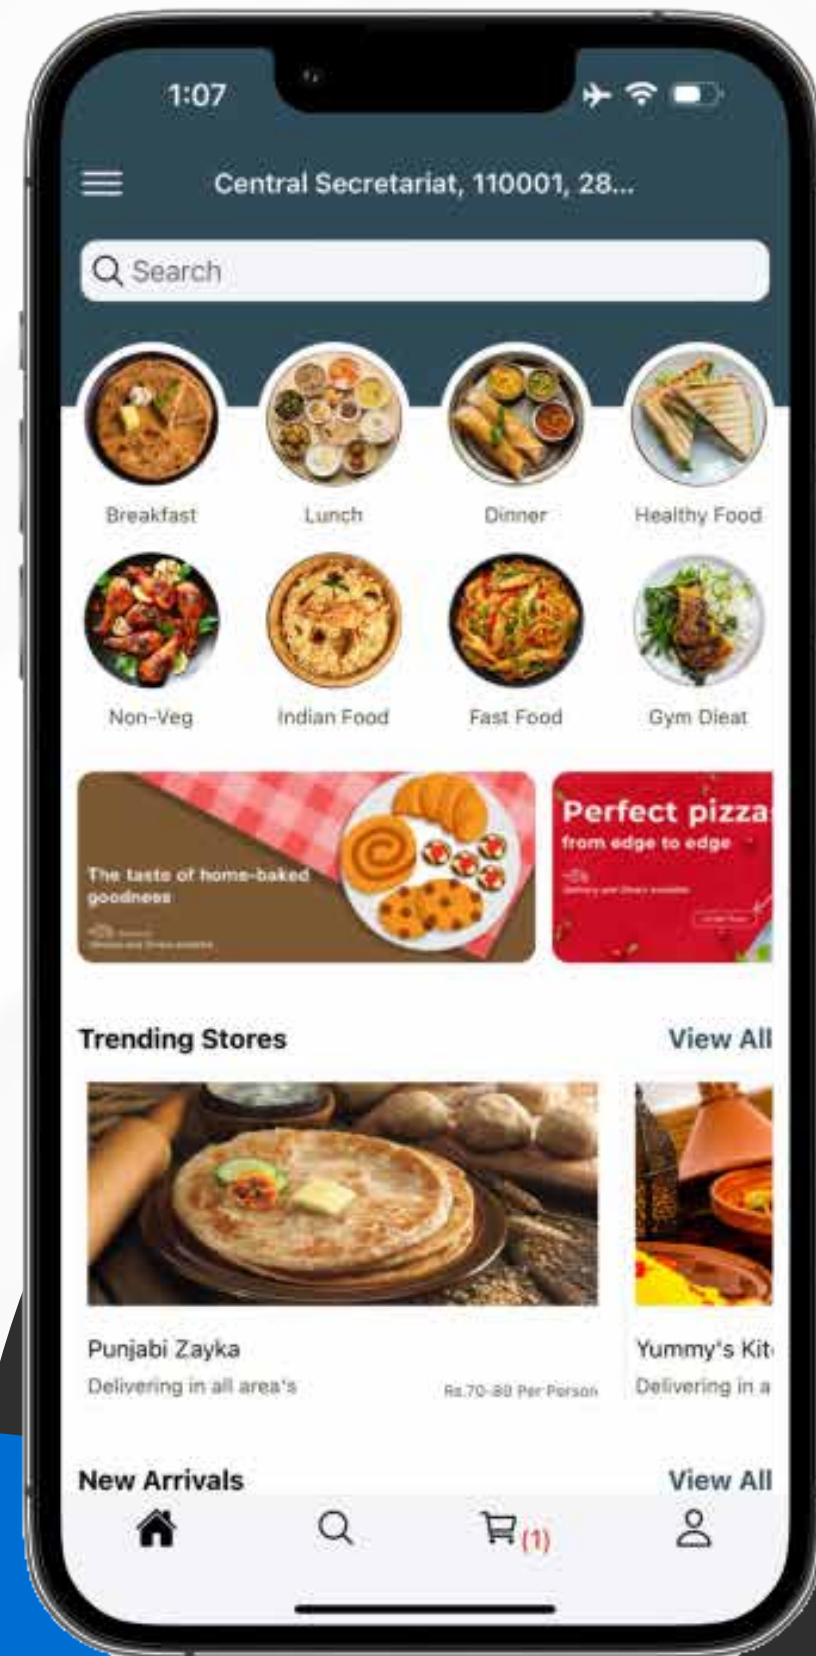

Customer Design

The developed system is a complete Business automation system, which will help the user to control all the business operations. The system is designed to shift an organization completely from physical paper to a complete digital operational control.

The first phase of the project will be to develop a web-based system capable of sustaining 1000 users and 500000 operations per day. The system will be capable of connecting any user with

The system admin or system user to manager also connect user to user for chat and other official office work depending on the permissions set by the admin