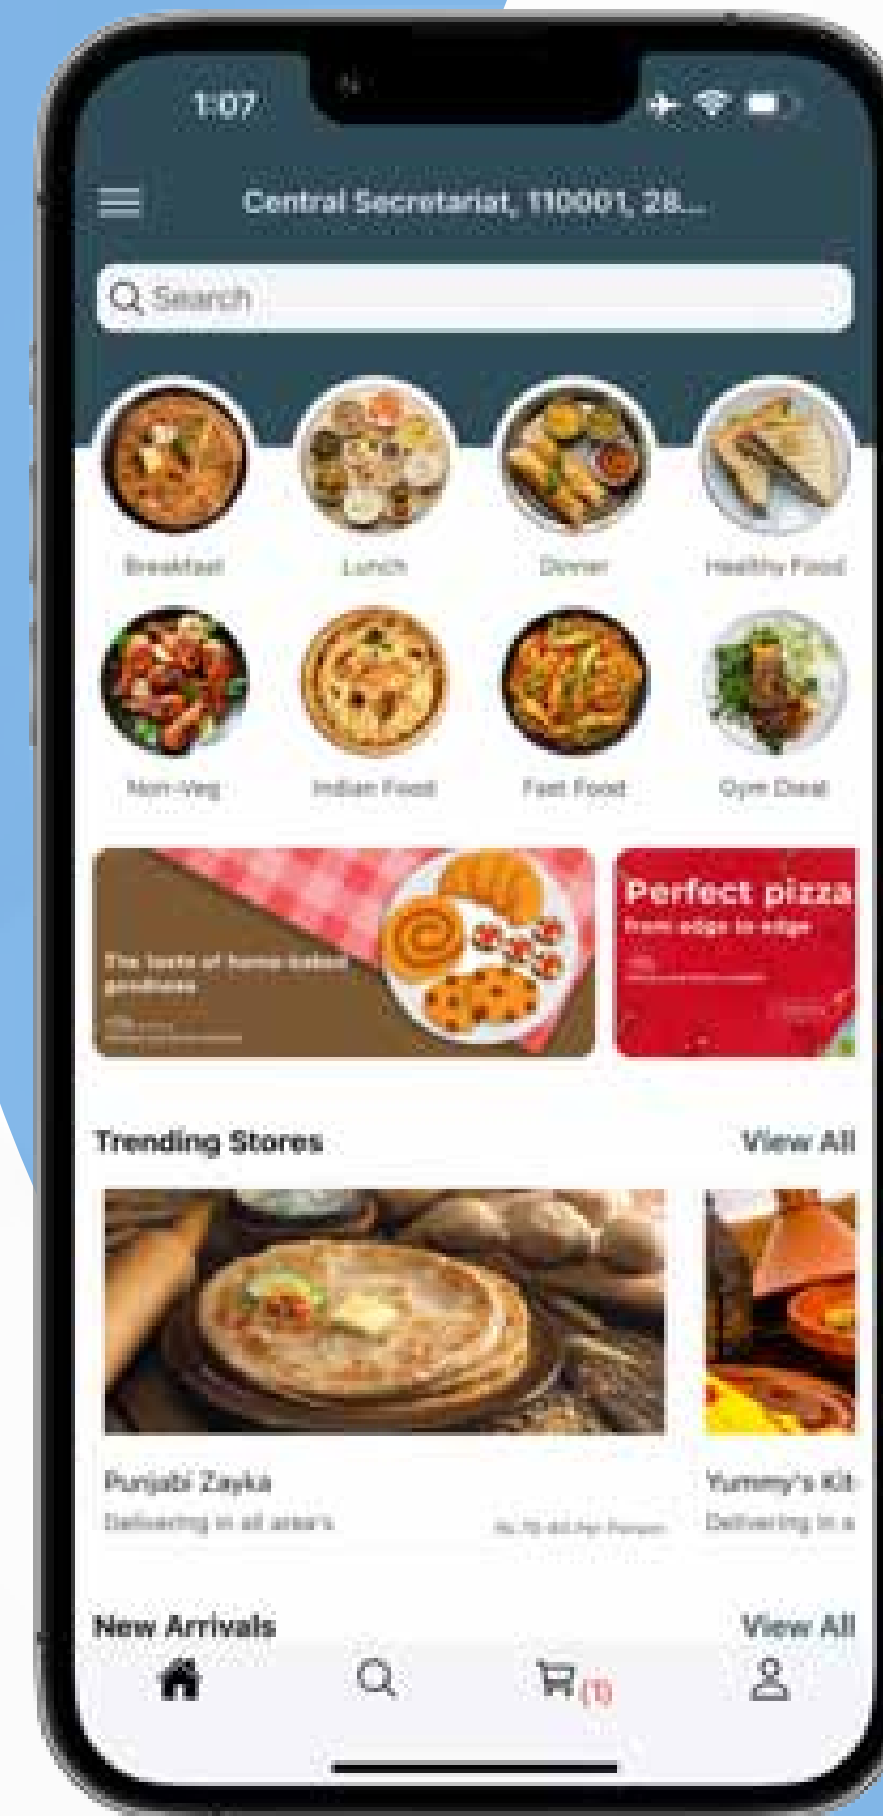

User Application

The developed system is a complete Business automation system, which will help the user to control all the business operations. The system is designed to shift an organization completely from physical paper to a complete digital operational control.

The first phase of the project will be to develop a web-based system capable of sustaining 1000 users and 500000 operations per day. The system will be capable of connecting any user with

The system admin or system user to manager also connect user to user for chat and other official office work depending on the permissions set by the admin