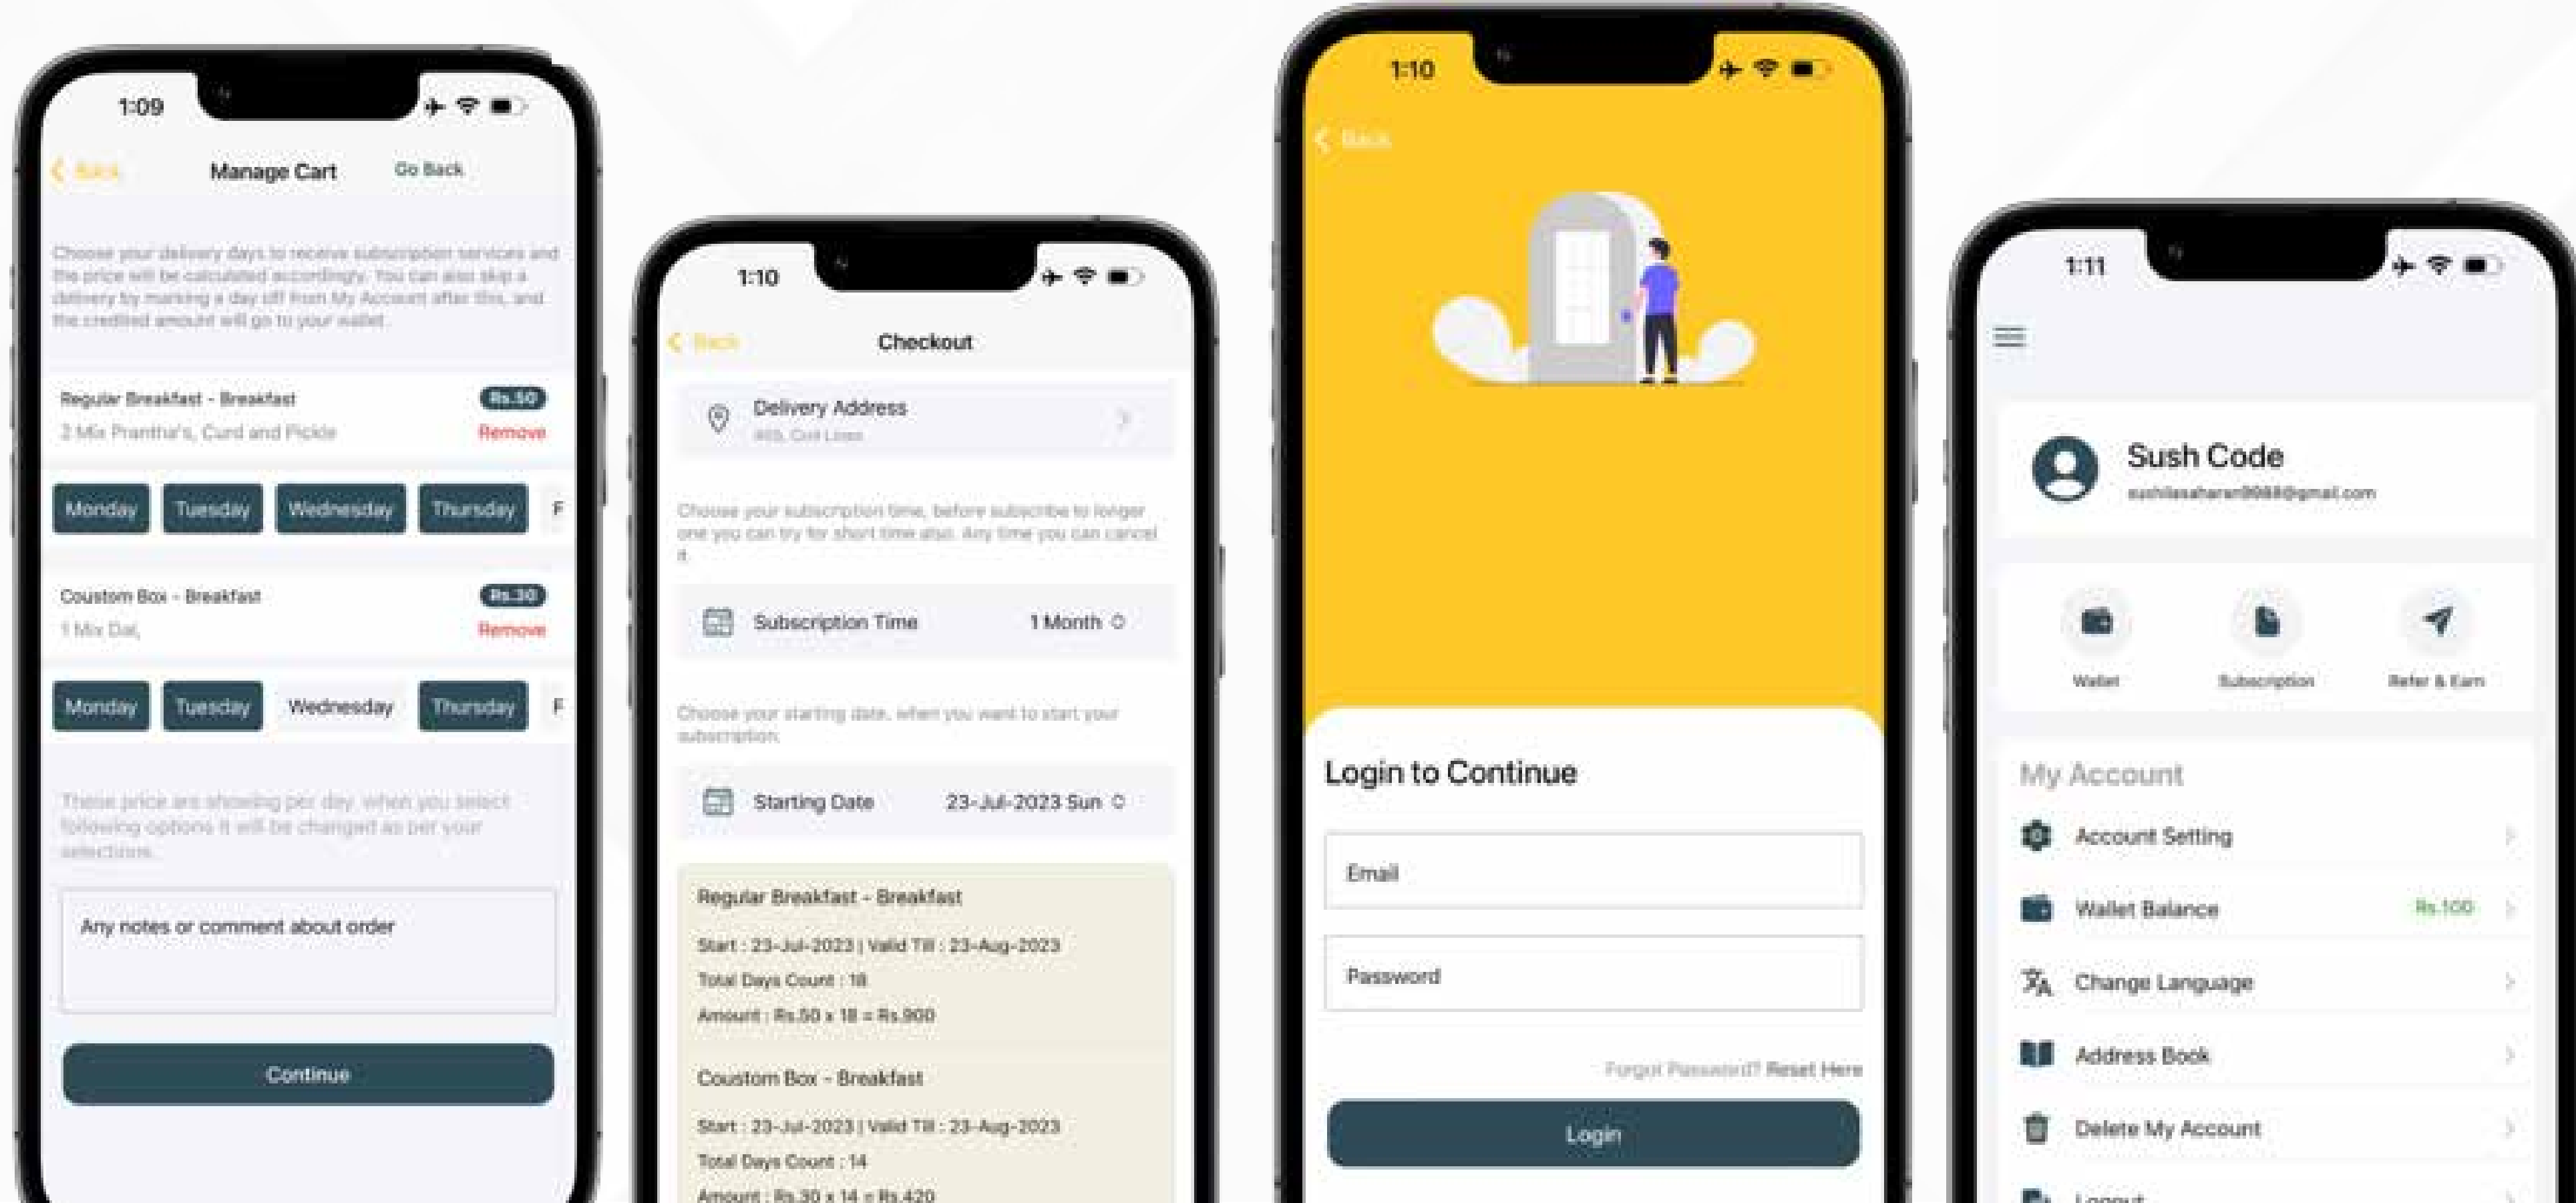

Tiffin Services Android + ios + Website

Introduction

The developed system is a complete Business automation system, which will help the user to control all the business operations. The system is designed to shift an organization completely from physical paper to a complete digital operational control. The first phase of the project will be to develop a web-based system capable of sustaining 1000 users and 500000 operations per day. The system will be capable of connecting any user with The system admin or system user to manager also connect user to user for chat and other official office work depending on the permissions set by the admin

Awsome Features

User Application

The developed system is a complete Business automation system, which will help the user to control all the business operations. The system is designed to shift an organization completely from physical paper to a complete digital operational control.

The first phase of the project will be to develop a web-based system capable of sustaining 1000 users and 500000 operations per day. The system will be capable of connecting any user with

The system admin or system user to manager also connect user to user for chat and other official office work depending on the permissions set by the admin

Customer Design

The developed system is a complete Business automation system, which will help the user to control all the business operations. The system is designed to shift an organization completely from physical paper to a complete digital operational control.